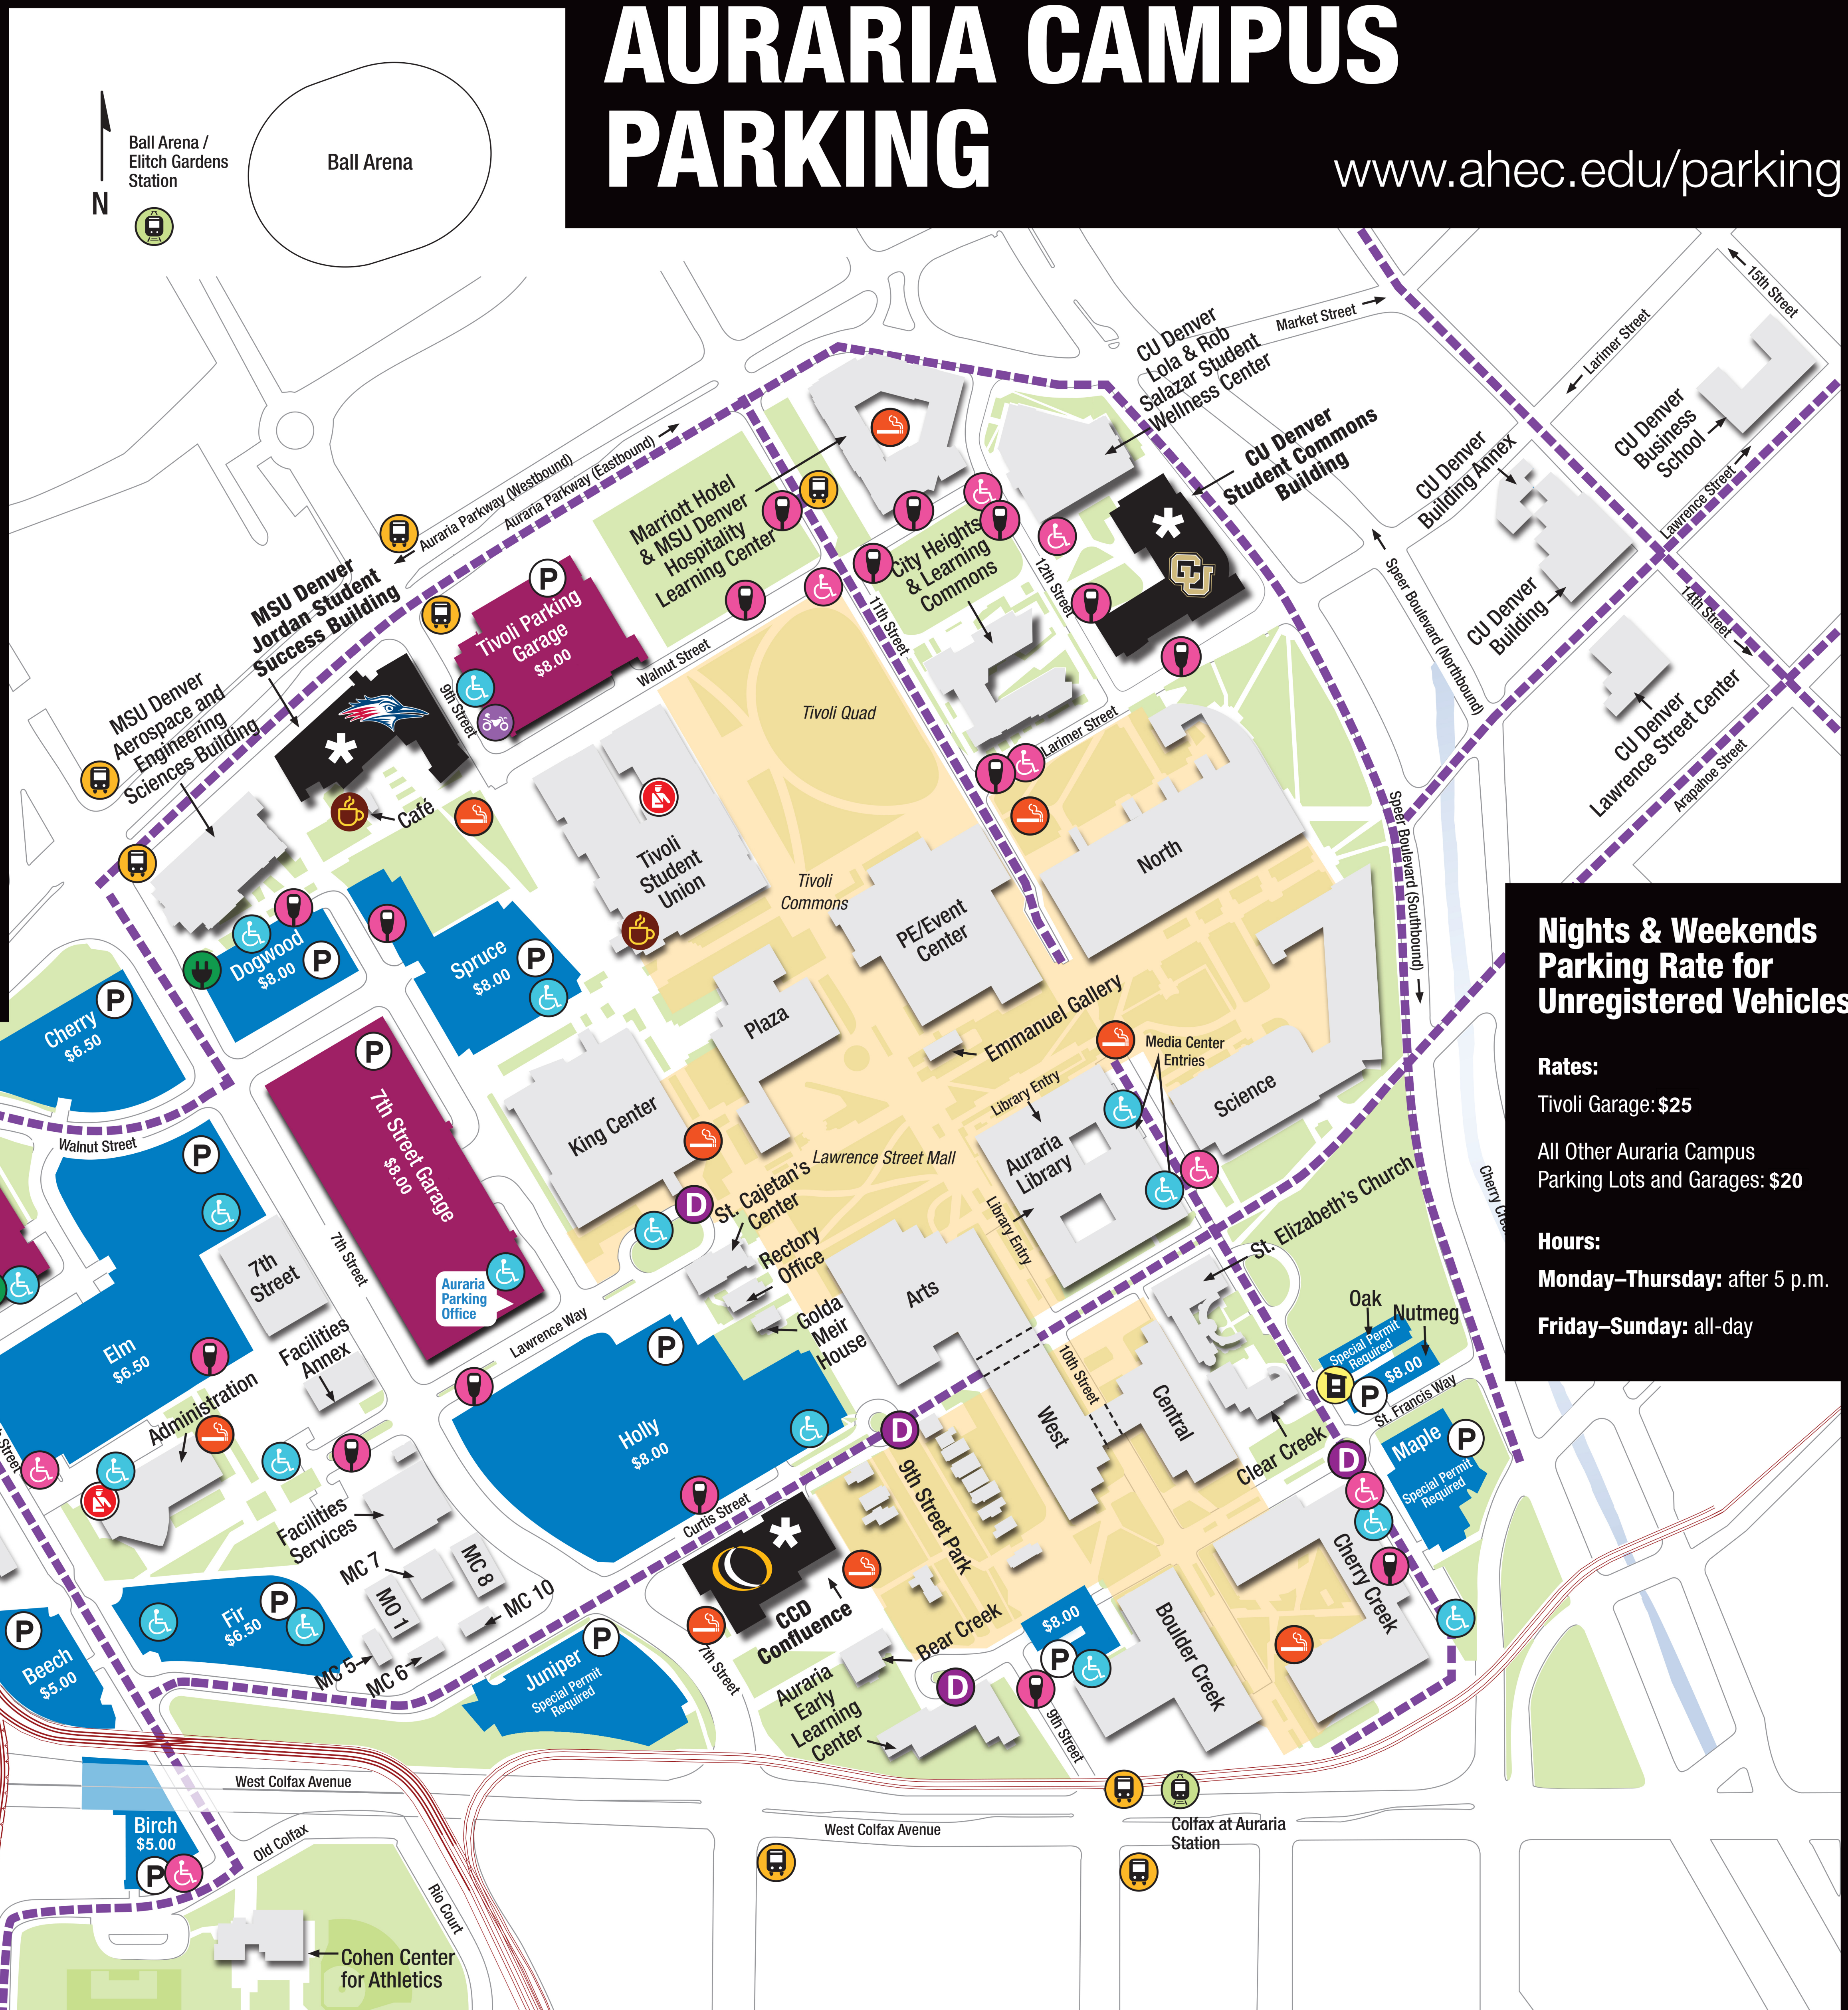

# AURARIA CAMPUS PARKING

[www.ahec.edu/parking](http://www.ahec.edu/parking)

-  Admissions Offices
-  Bus Stop
-  Light Rail Station
-  Bike Route
-  Bike Dismount
-  Parking Lots
-  Parking Garages
-  Parking for Persons with Disabilities
-  Parking Meters for Persons with Disabilities
-  Parking Meters
-  Drop-off Location
-  Auraria Campus Police Department
-  Smoking Zones
-  Motorcycle Parking
-  Attended Lot
-  Electric Car Charging Station

**Nights & Weekends  
Parking Rate for  
Unregistered Vehicles**

**Rates:**  
Tivoli Garage: \$25  
All Other Auraria Campus  
Parking Lots and Garages: \$20

**Hours:**  
**Monday–Thursday:** after 5 p.m.  
**Friday–Sunday:** all-day