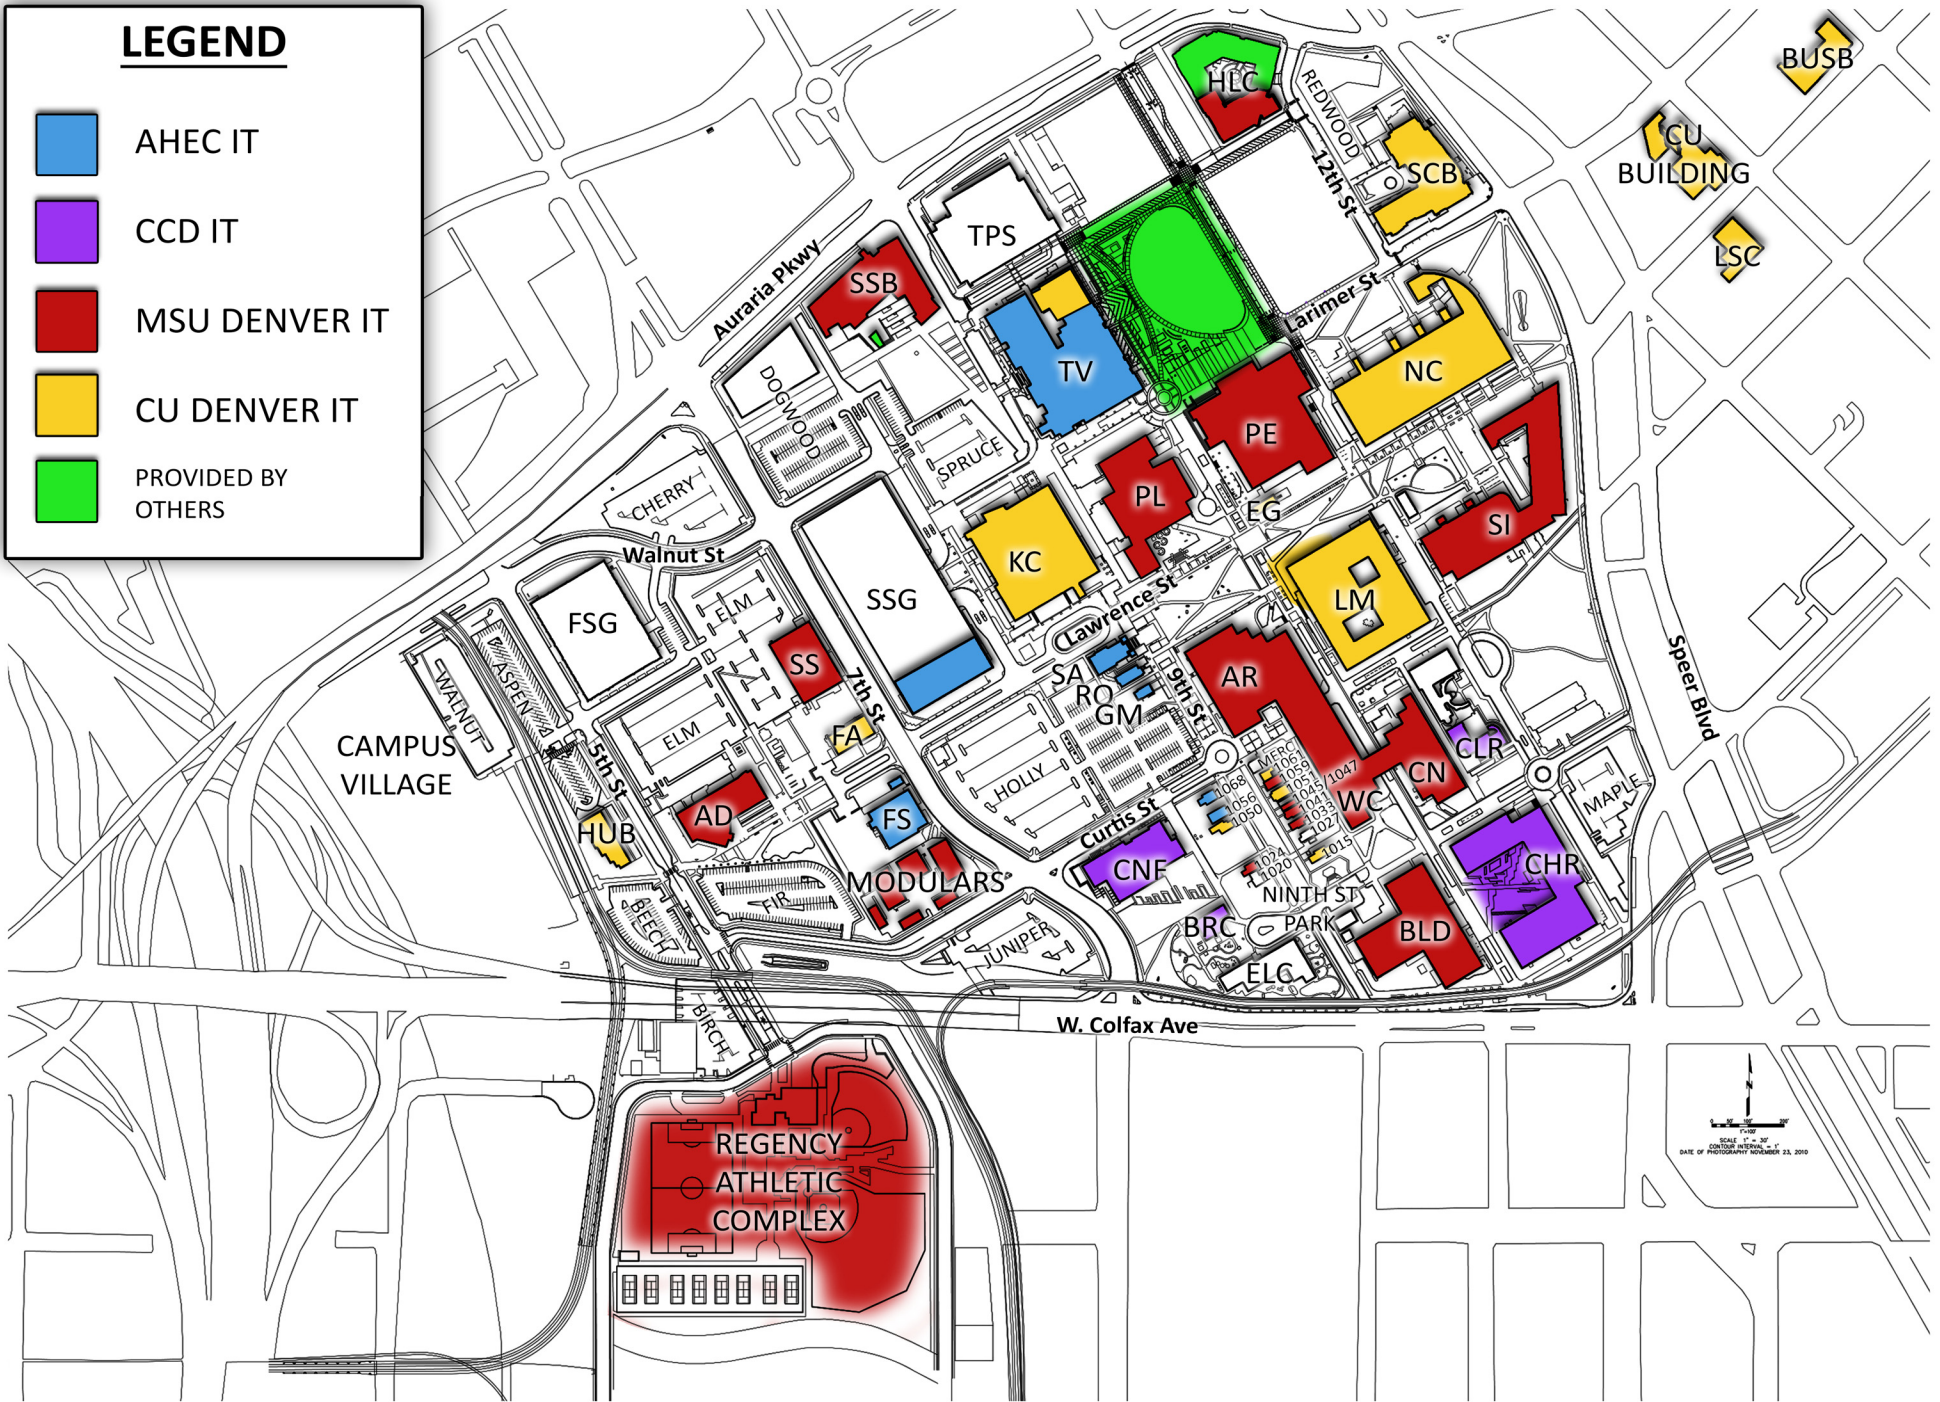

LEGEND

- AHEC IT
- CCD IT
- MSU DENVER IT
- CU DENVER IT
- PROVIDED BY OTHERS

**AURARIA CAMPUS EXISTING WIRELESS PLAN
JUNE 10, 2015**