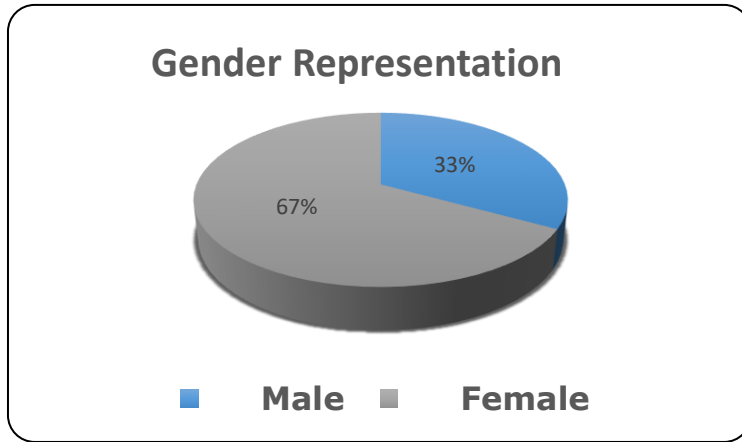

**Summer 2020 Census Enrollment Data**  
 Data is collected from Colorado Community College System - Cognos Reporting

Type	Count	Percentage
<b>Unduplicated Headcount</b>	2,810	100%
<b>Enrollment Status</b>		
Full-Time (12+ credit hours)	172	6.1%
Part-Time (< 12 credit hours)	2,638	93.9%
<b>Gender</b>		
Male	928	33.0%
Female	1,880	66.9%
Unknown/Neither	2	0.1%
<b>Age</b>		
19 and under	447	15.9%
20 to 24	1,006	35.8%
25 to 29	661	23.5%
30 to 34	329	11.7%
35 to 39	175	6.2%
40 and over	192	6.8%
Average Age is 26.1 years		
<b>Race/Ethnicity</b>		
American Indian/Alaska Native	67	2.4%
Asian or Pacific Islander	291	10.4%
Black Non-Hispanic	423	15.1%
Hispanic Other	780	27.8%
Other	82	2.9%
Unknown/Not Reported	24	0.9%
White, Non-Hispanic	1,141	40.6%
<b>First Generation Status</b>		
Yes	1,660	59.1%
No	1,150	40.9%
<b>Tuition Classification</b>		
In-State	2,570	91.5%
Out-of-State	240	8.5%