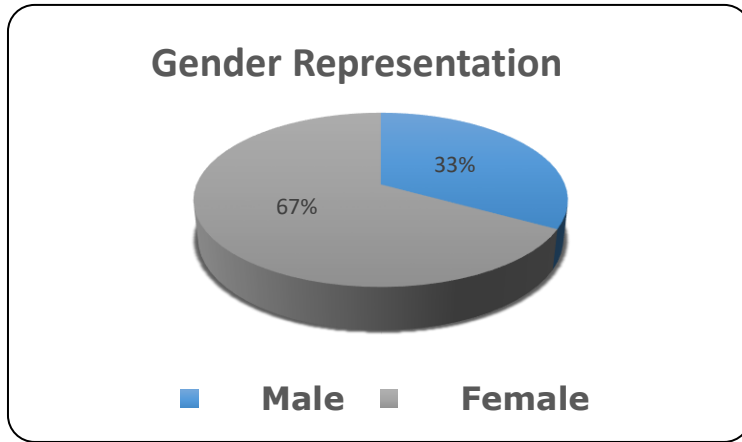

Summer 2020 Census Enrollment Data
 Data is collected from Colorado Community College System - Cognos Reporting

Type	Count	Percentage
Unduplicated Headcount	2,810	100%
Enrollment Status		
Full-Time (12+ credit hours)	172	6.1%
Part-Time (< 12 credit hours)	2,638	93.9%
Gender		
Male	928	33.0%
Female	1,880	66.9%
Unknown/Neither	2	0.1%
Age		
19 and under	447	15.9%
20 to 24	1,006	35.8%
25 to 29	661	23.5%
30 to 34	329	11.7%
35 to 39	175	6.2%
40 and over	192	6.8%
Average Age is 26.1 years		
Race/Ethnicity		
American Indian/Alaska Native	67	2.4%
Asian or Pacific Islander	291	10.4%
Black Non-Hispanic	423	15.1%
Hispanic Other	780	27.8%
Other	82	2.9%
Unknown/Not Reported	24	0.9%
White, Non-Hispanic	1,141	40.6%
First Generation Status		
Yes	1,660	59.1%
No	1,150	40.9%
Tuition Classification		
In-State	2,570	91.5%
Out-of-State	240	8.5%