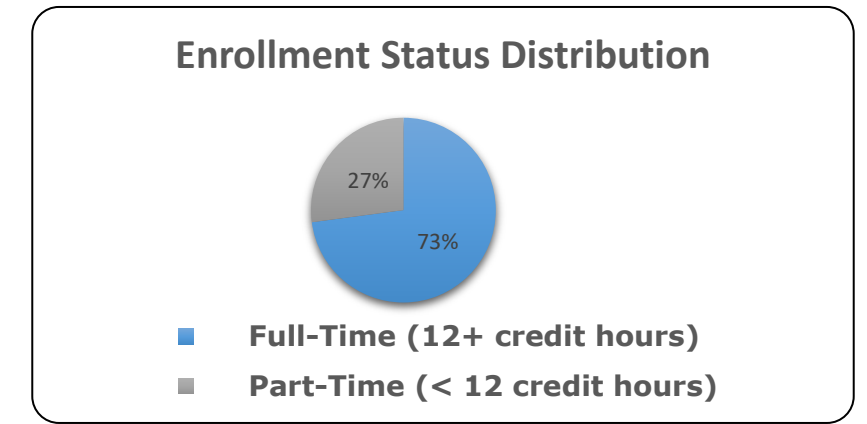

Community College of Denver Fall 2021 Census Enrollment Data - As of September 16, 2021

Type	Count	Percentage
Unduplicated Headcount	6,954	100%
Enrollment Status		
Full-Time (12+ credit hours)	5,070	72.9%
Part-Time (< 12 credit hours)	1,884	27.1%
Gender		
Male	2,585	37.2%
Female	4,366	62.8%
Unknown/Neither	3	0.0%
Age		
19 and under	2,587	37.2%
20 to 24	1,953	28.1%
25 to 29	1,064	15.3%
30 to 34	629	9.0%
35 to 39	317	4.6%
40 and over	404	5.8%
Average Age is 24 years		
Race/Ethnicity		
Hispanic Other	2,731	39.3%
White, Non-Hispanic	2,439	35.1%
Black Non-Hispanic	925	13.3%
Asian or Pacific Islander	556	8.0%
American Indian/Alaska Native	114	1.6%
Unknown/Not Reported	185	2.7%
Other	4	0.1%
First Generation Status		
Yes	4,098	58.9%
No	2,856	41.1%
Tuition Classification		
In-State	6,447	92.7%
Out-of-State	507	7.3%
		0.0%