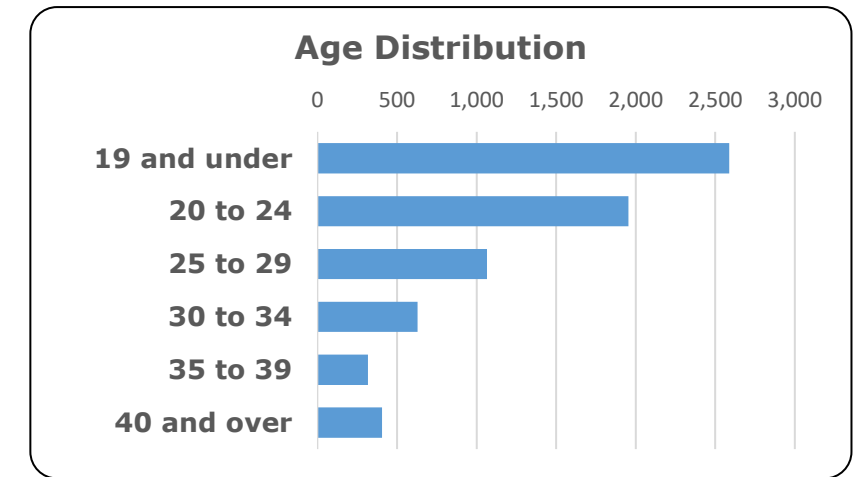

Community College of Denver Fall 2021 Census Enrollment Data - As of September 16, 2021

Type	Count	Percentage
Unduplicated Headcount	6,954	100%
Enrollment Status		
Full-Time (12+ credit hours)	5,070	72.9%
Part-Time (< 12 credit hours)	1,884	27.1%
Gender		
Male	2,585	37.2%
Female	4,366	62.8%
Unknown/Neither	3	0.0%
Age		
19 and under	2,587	37.2%
20 to 24	1,953	28.1%
25 to 29	1,064	15.3%
30 to 34	629	9.0%
35 to 39	317	4.6%
40 and over	404	5.8%
Average Age is 24 years		
Race/Ethnicity		
Hispanic Other	2,731	39.3%
White, Non-Hispanic	2,439	35.1%
Black Non-Hispanic	925	13.3%
Asian or Pacific Islander	556	8.0%
American Indian/Alaska Native	114	1.6%
Unknown/Not Reported	185	2.7%
Other	4	0.1%
First Generation Status		
Yes	4,098	58.9%
No	2,856	41.1%
Tuition Classification		
In-State	6,447	92.7%
Out-of-State	507	7.3%
		0.0%