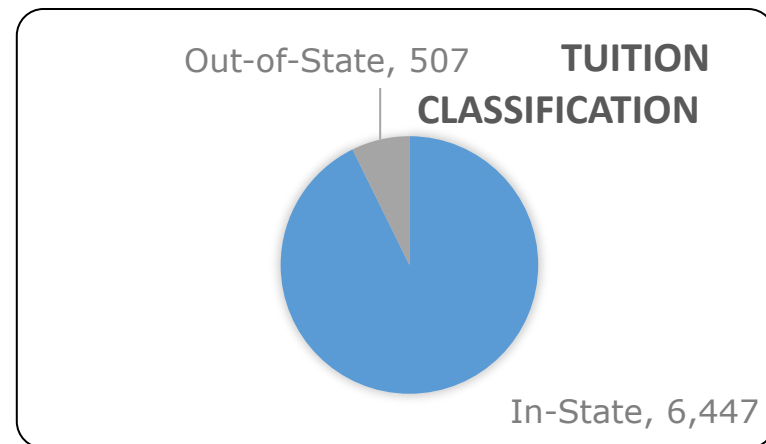

Community College of Denver Fall 2021 Census Enrollment Data - As of September 16, 2021

Type	Count	Percentage
Unduplicated Headcount	6,954	100%
Enrollment Status		
Full-Time (12+ credit hours)	5,070	72.9%
Part-Time (< 12 credit hours)	1,884	27.1%
Gender		
Male	2,585	37.2%
Female	4,366	62.8%
Unknown/Neither	3	0.0%
Age		
19 and under	2,587	37.2%
20 to 24	1,953	28.1%
25 to 29	1,064	15.3%
30 to 34	629	9.0%
35 to 39	317	4.6%
40 and over	404	5.8%
Average Age is 24 years		
Race/Ethnicity		
Hispanic Other	2,731	39.3%
White, Non-Hispanic	2,439	35.1%
Black Non-Hispanic	925	13.3%
Asian or Pacific Islander	556	8.0%
American Indian/Alaska Native	114	1.6%
Unknown/Not Reported	185	2.7%
Other	4	0.1%
First Generation Status		
Yes	4,098	58.9%
No	2,856	41.1%
Tuition Classification		
In-State	6,447	92.7%
Out-of-State	507	7.3%
		0.0%