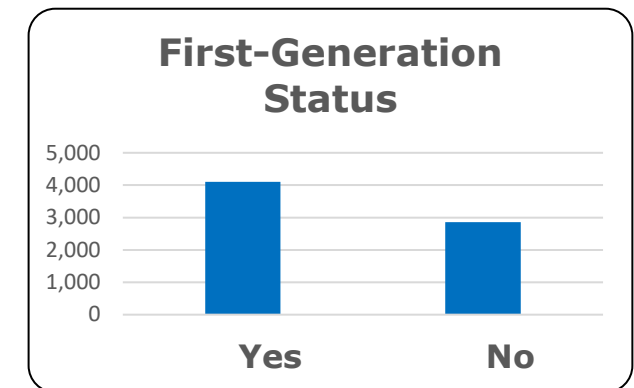

Community College of Denver Fall 2021 Census Enrollment Data - As of September 16, 2021

Type	Count	Percentage
Unduplicated Headcount	6,954	100%
Enrollment Status		
Full-Time (12+ credit hours)	5,070	72.9%
Part-Time (< 12 credit hours)	1,884	27.1%
Gender		
Male	2,585	37.2%
Female	4,366	62.8%
Unknown/Neither	3	0.0%
Age		
19 and under	2,587	37.2%
20 to 24	1,953	28.1%
25 to 29	1,064	15.3%
30 to 34	629	9.0%
35 to 39	317	4.6%
40 and over	404	5.8%
Average Age is 24 years		
Race/Ethnicity		
Hispanic Other	2,731	39.3%
White, Non-Hispanic	2,439	35.1%
Black Non-Hispanic	925	13.3%
Asian or Pacific Islander	556	8.0%
American Indian/Alaska Native	114	1.6%
Unknown/Not Reported	185	2.7%
Other	4	0.1%
First Generation Status		
Yes	4,098	58.9%
No	2,856	41.1%
Tuition Classification		
In-State	6,447	92.7%
Out-of-State	507	7.3%
		0.0%