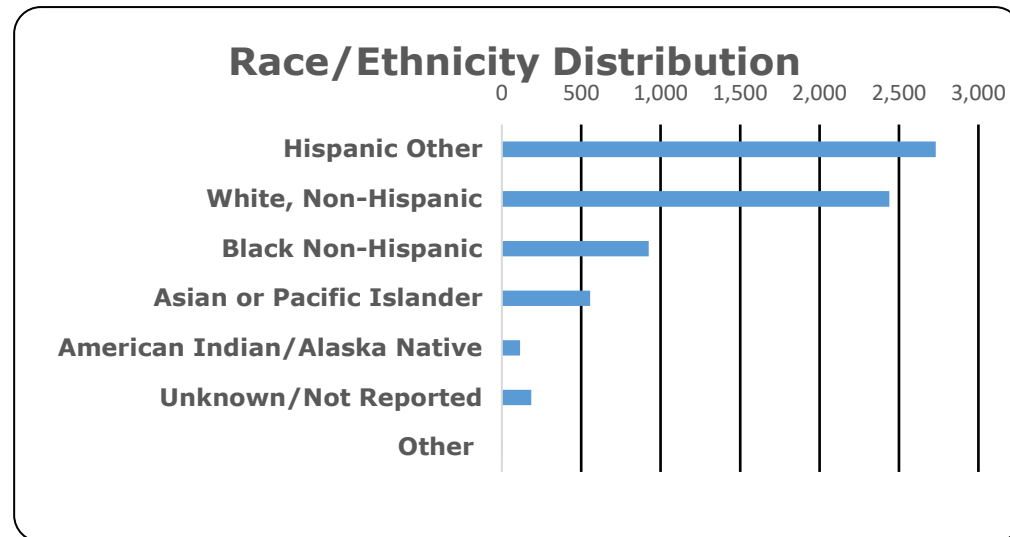

Community College of Denver Fall 2021 Census Enrollment Data - As of September 16, 2021

Type	Count	Percentage
Unduplicated Headcount	6,954	100%
Enrollment Status		
Full-Time (12+ credit hours)	5,070	72.9%
Part-Time (< 12 credit hours)	1,884	27.1%
Gender		
Male	2,585	37.2%
Female	4,366	62.8%
Unknown/Neither	3	0.0%
Age		
19 and under	2,587	37.2%
20 to 24	1,953	28.1%
25 to 29	1,064	15.3%
30 to 34	629	9.0%
35 to 39	317	4.6%
40 and over	404	5.8%
Average Age is 24 years		
Race/Ethnicity		
Hispanic Other	2,731	39.3%
White, Non-Hispanic	2,439	35.1%
Black Non-Hispanic	925	13.3%
Asian or Pacific Islander	556	8.0%
American Indian/Alaska Native	114	1.6%
Unknown/Not Reported	185	2.7%
Other	4	0.1%
First Generation Status		
Yes	4,098	58.9%
No	2,856	41.1%
Tuition Classification		
In-State	6,447	92.7%
Out-of-State	507	7.3%
		0.0%