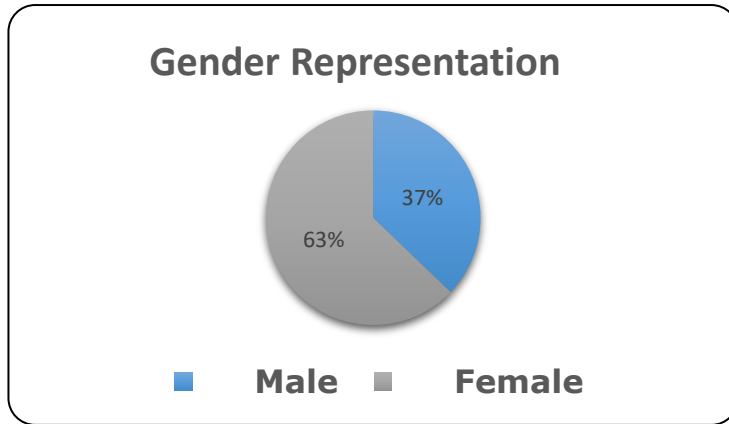

Community College of Denver Fall 2021 Census Enrollment Data - As of September 16, 2021

Type	Count	Percentage
Unduplicated Headcount	6,954	100%
Enrollment Status		
Full-Time (12+ credit hours)	5,070	72.9%
Part-Time (< 12 credit hours)	1,884	27.1%
Gender		
Male	2,585	37.2%
Female	4,366	62.8%
Unknown/Neither	3	0.0%
Age		
19 and under	2,587	37.2%
20 to 24	1,953	28.1%
25 to 29	1,064	15.3%
30 to 34	629	9.0%
35 to 39	317	4.6%
40 and over	404	5.8%
Average Age is 24 years		
Race/Ethnicity		
Hispanic Other	2,731	39.3%
White, Non-Hispanic	2,439	35.1%
Black Non-Hispanic	925	13.3%
Asian or Pacific Islander	556	8.0%
American Indian/Alaska Native	114	1.6%
Unknown/Not Reported	185	2.7%
Other	4	0.1%
First Generation Status		
Yes	4,098	58.9%
No	2,856	41.1%
Tuition Classification		
In-State	6,447	92.7%
Out-of-State	507	7.3%
		0.0%